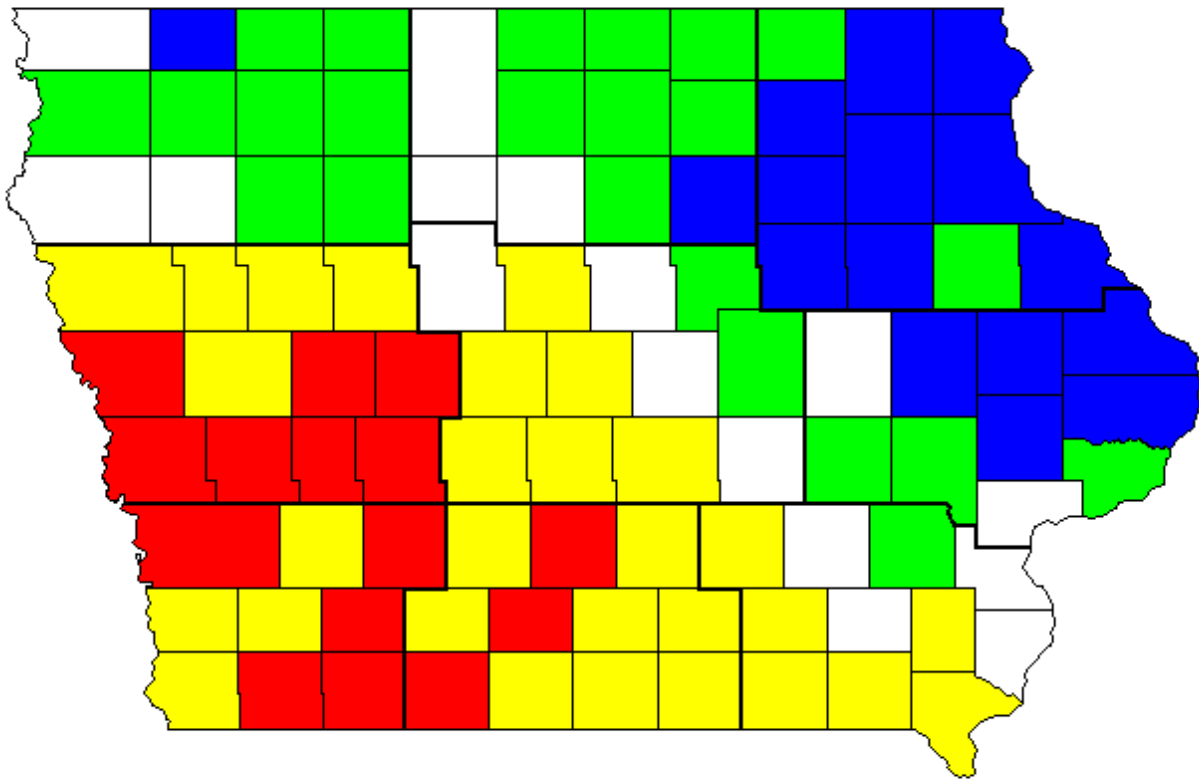

State Climatologist, Iowa Dept. of Agriculture & Land Stewardship  
PRELIMINARY COUNTY SNOWFALL ESTIMATES, JANUARY 2012 (inches)

11 or more    8 to 11    5 to 8    2 to 5    2 or less