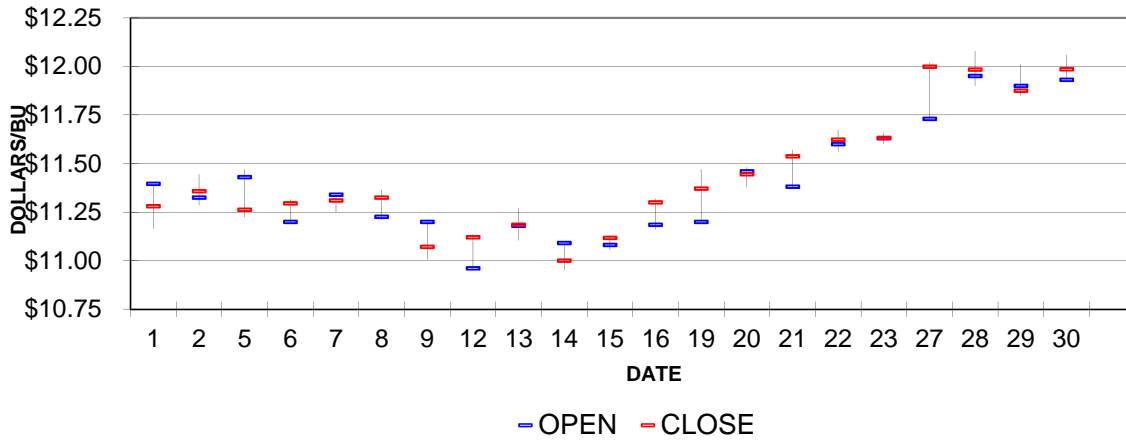

DECEMBER 2011 SOYBEANS CBOT- (JAN)

IOWA - STATE AVERAGE SOYBEANS - CASH

Source: Iowa Department of Agriculture and Land Stewardship