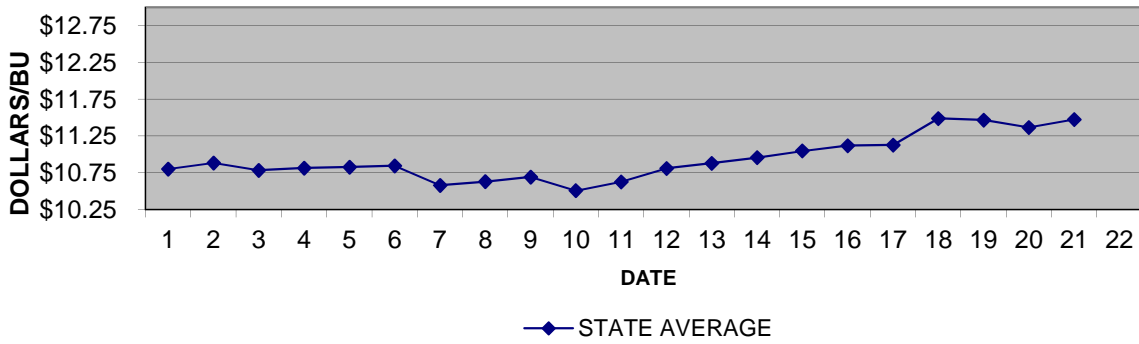

DECEMBER 2011 SOYBEANS CBOT- (JAN)

IOWA - STATE AVERAGE SOYBEANS - CASH

Source: Iowa Department of Agriculture and Land Stewardship